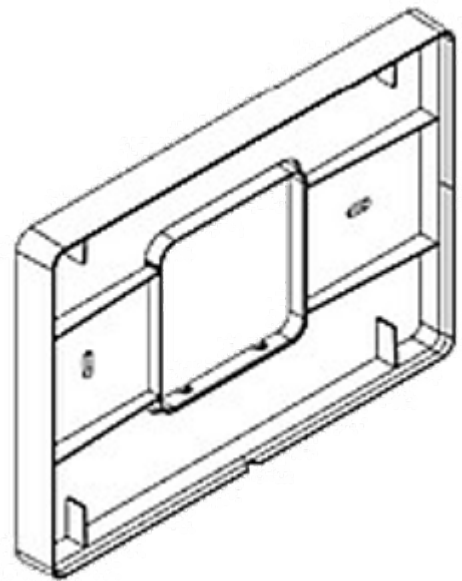

≡ OPTICON

Bracket for wall mounting the EE-750R

The 'Wall Bracket' allows the EE-750R to be mounted on a wall. This makes the ESL perfectly suitable as a room signage device or for meeting room reservations.

Technical Description

Mechanical

| | |
|--------------|----------------------------------|
| Color | white |
| Body housing | PET (Polyethylene Terephthalate) |

CODEWARE, s.r.o.
Jaromírova 484/37
120 00 Praha 2 - Nusle
IČ: 61061395, DIČ: CZ61061395